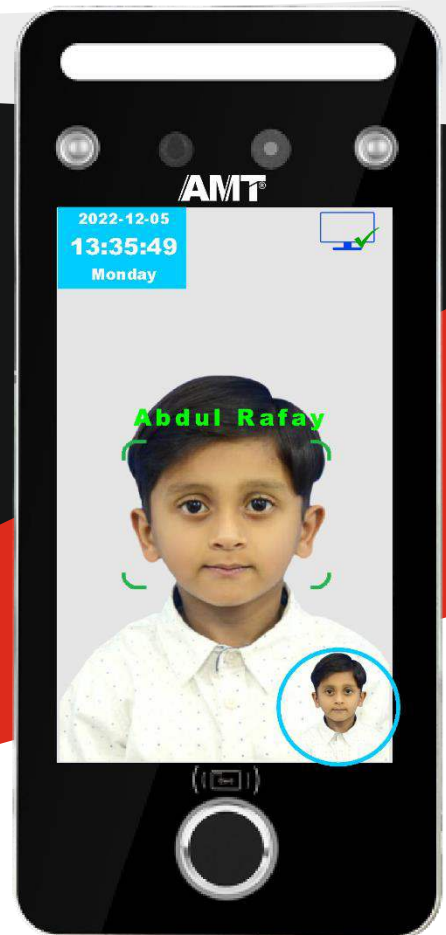

AMF 1300 F

Long Range Face Professional
Access Control System
With Printer

Specifications

» Face / Card/ PIN Capacity	5,000 / 50,000
» Fingerprint Capacity	5,000 / 50,000
» Record Capacity	500,000
» Display	5.0" Inch, HD 1280*720, Capacitive LCD touch screen
» Touch Screen Keypad	Yes
» Operating Temperature	Linux 3.10
» CPU NPU	1.2G Dual-Core ARM Cortex-A7 600G (0.6T)
» RAM	256MB DDR3
» ROM	eMMC Flash 4GB
» Recognition Distance	0.5-2.5 meters (0.5-1.5 meters with live Face Recognition on)
» Access Control	Yes
» Face Recognition Accuracy	99.70%
» Power Supply	DC 12V interface x 1
» Voice Prompt	Voice Prompt for Happy Birthday when user Verify Face
» Communication	TCP/IP, Support C/S , LAN, WiFi(optional)
» Binocular Camera	200W Colorful WDR+200W Infrared Live Camera
» Face Recognition Time	<0.2S, Support Single User/Multi user(at most 5 users) at same time
» Printer	Support
» RFID Card Frequency	125 kHz
» Dimensions	188*80*20mm

Face

Fingerprint

Personal
Identity Number

RFID Card

Access
Control

Mask
Detection

TCP / IP

QR Code
Scanner

EM Lock 600LBS

AMF 1300 F

Printer

Push Button

Fingerprint Reader

(OR)

RF Reader

Cloud Software with Mobile App