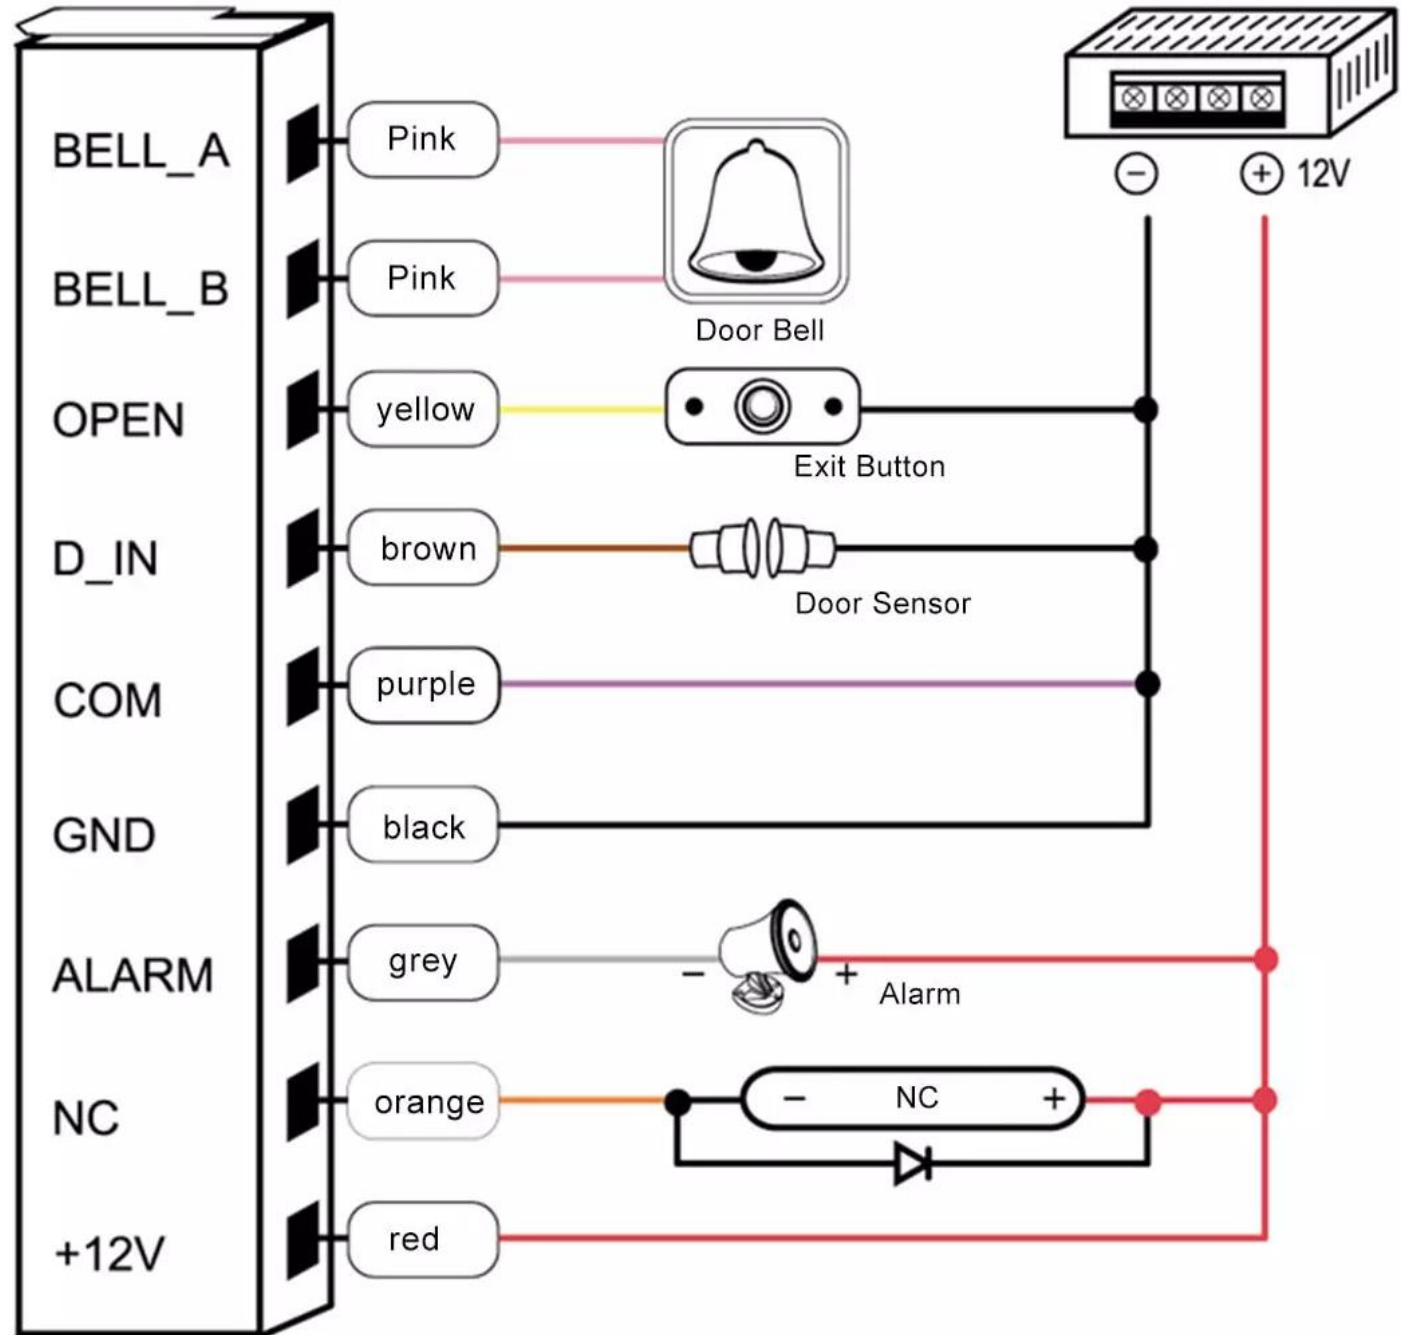

Connection Wires

Model: AMF 16

Door Access power supply