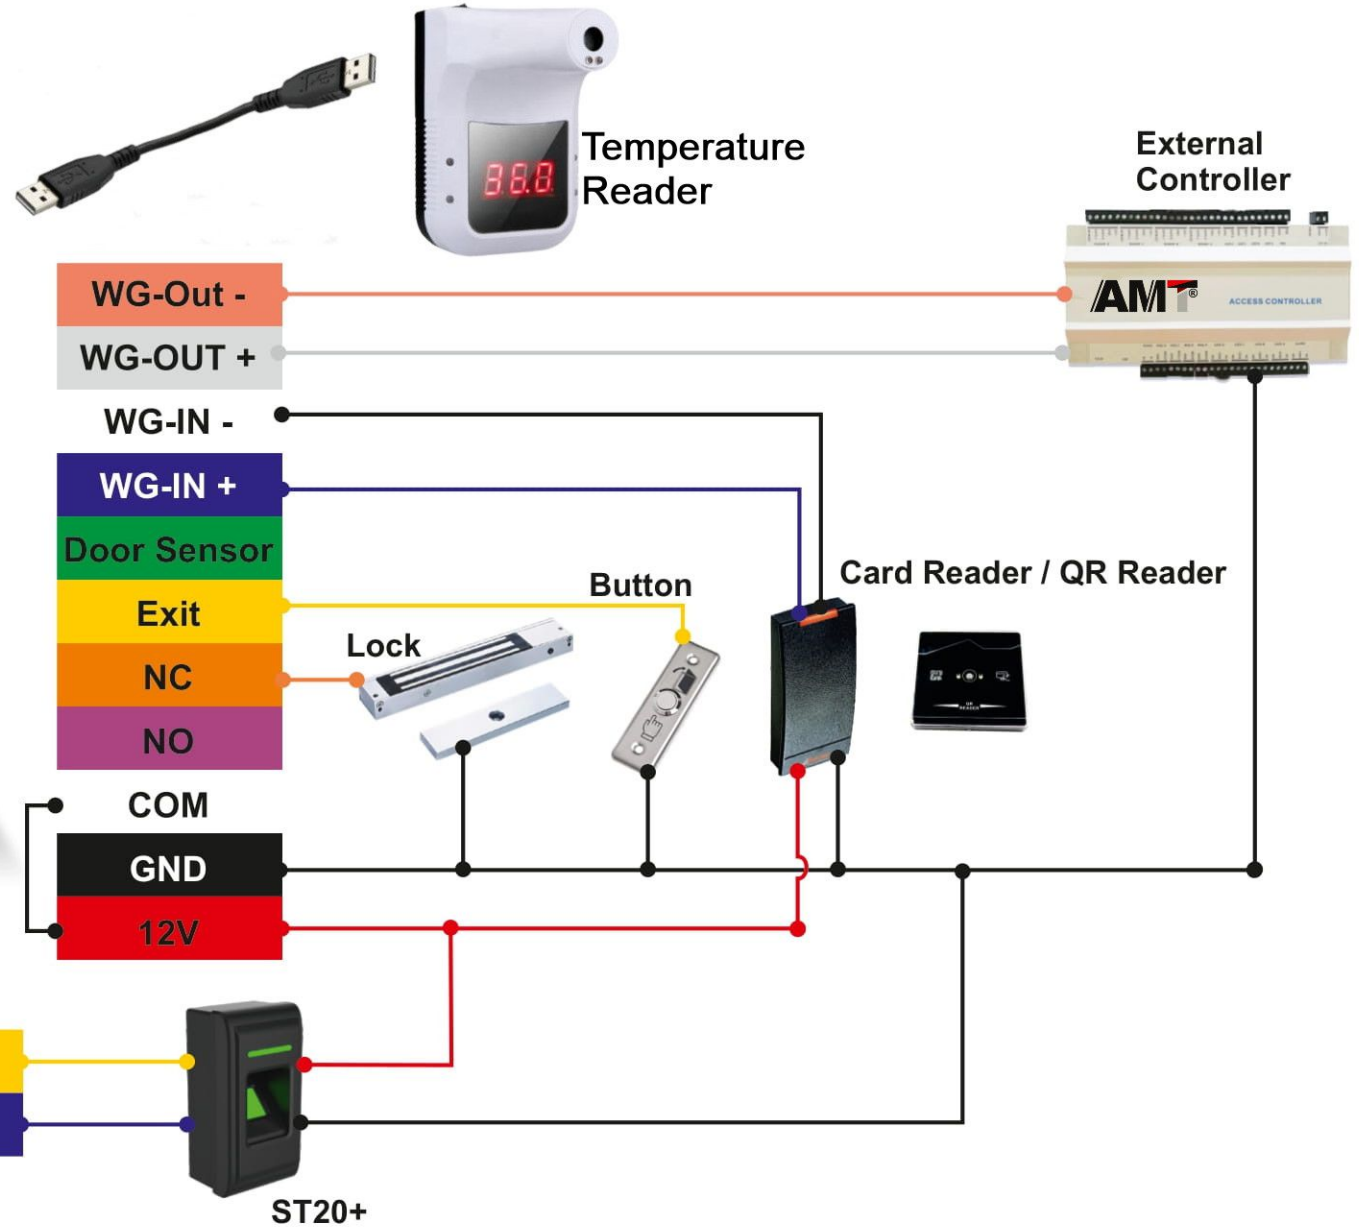

Connection Wires

Model No. AMF 700

Printer

ST20+