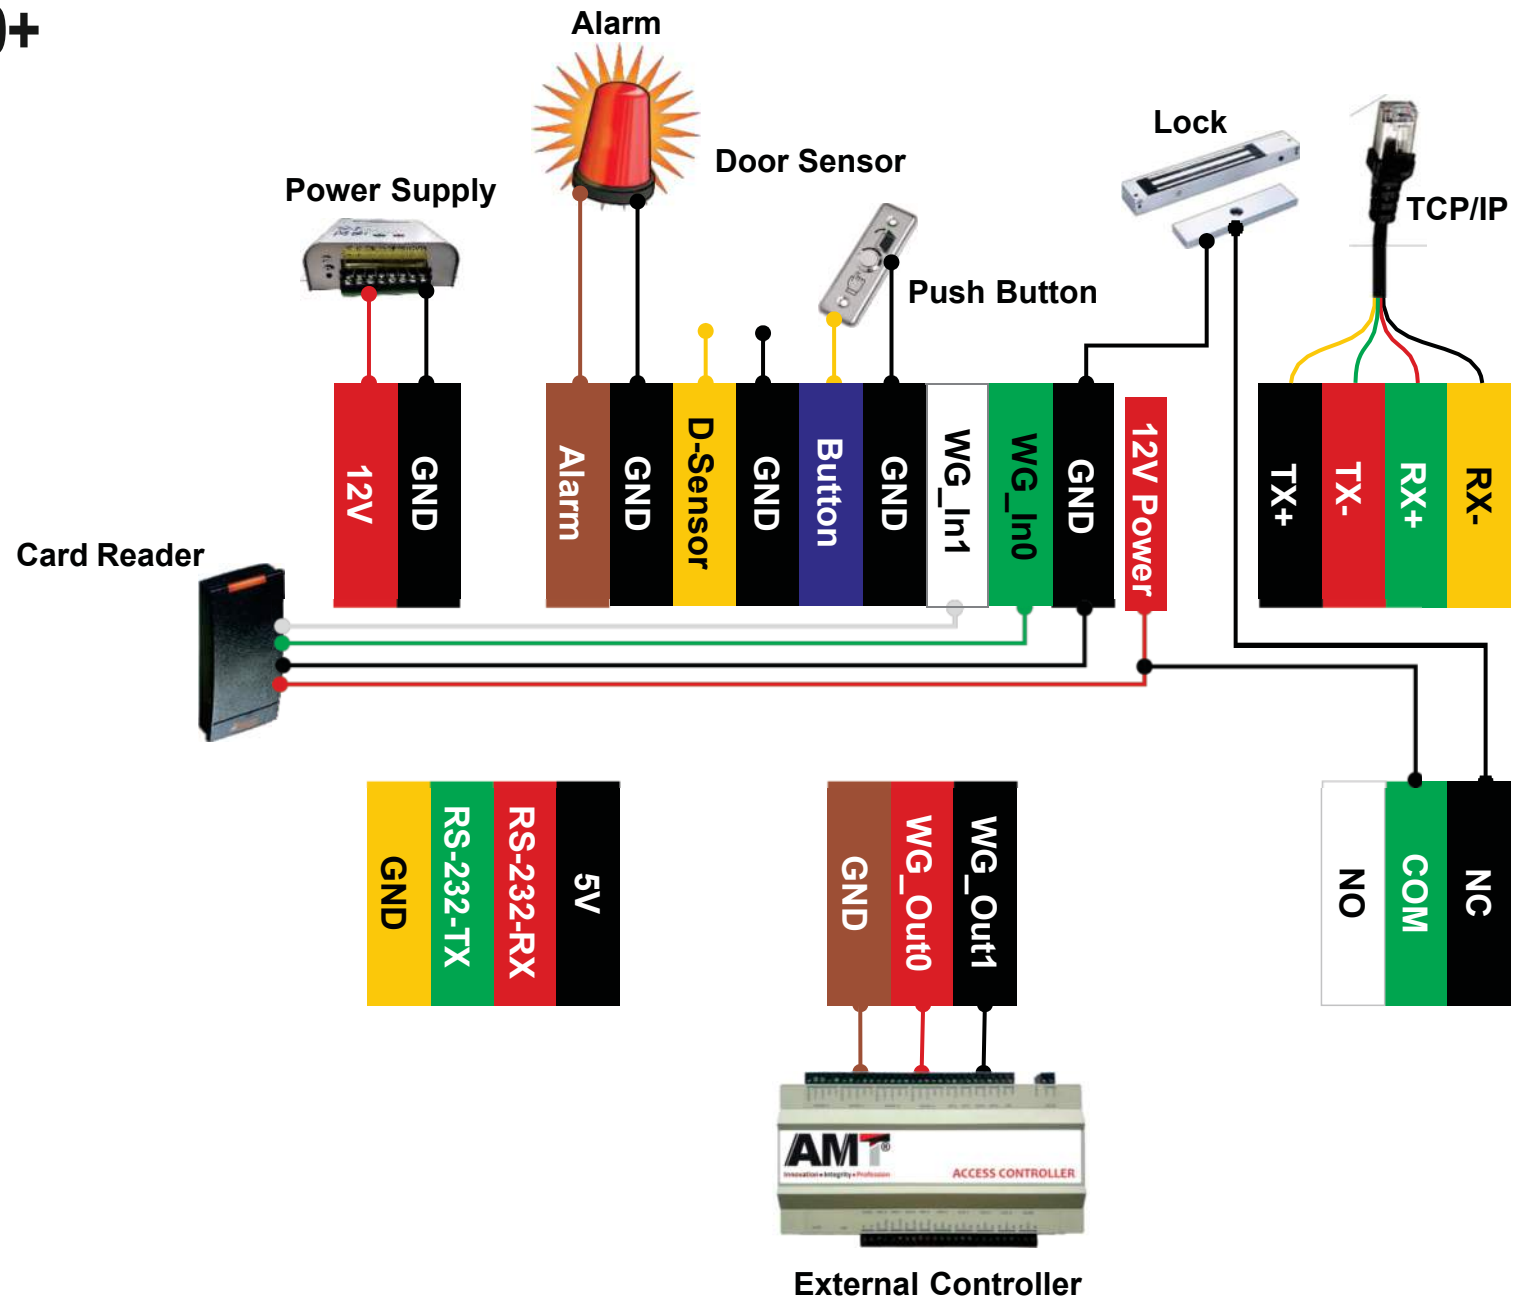

# Connection Wires

Model: AMF 1400+

# Connection Wire

Model: AMF 1400+

## No Touch Button