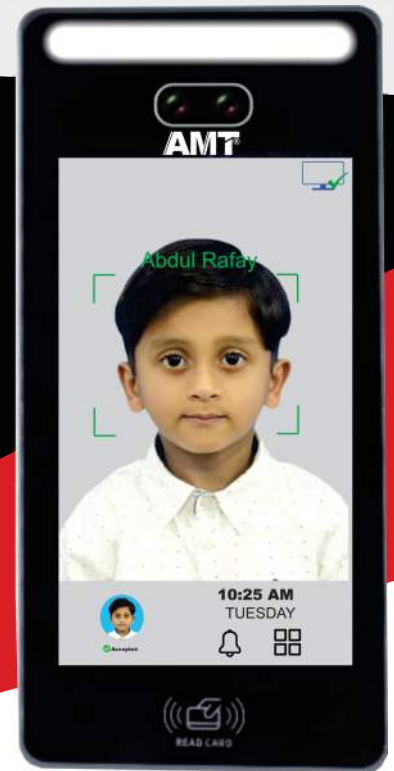

AMF 1400 +

Long Range Face Professional
Access Control System with WiFi

Specifications

» Face / Card/ PIN Capacity	20,000
» Record Capacity	1,000,000
» LED	LED Double High Power Infrared Light
» Mi Fare Card	Yes
» Display	5.5" Inch Capacitive LCD touch screen
» Touch Screen Keypad	Yes
» Communication	TCP/IP, USB Disk, Wiegand in/out, WiFi
» Type of Sensor	Facial
» Identification Time	Min < 1s
» Resolution (DPI)	Minimum 500
» Memory	Min 2 GB Ram + 16 GB Flash
» Power Supply	DC 12V, 2A
» Operating Temperature	-15°C ± 60°C
» Operating System	Linux
» Camera	Dual Camera
» Face Recognition Time	<0.2S
» Detection Range	8feet
» RFID Card Frequency	125 kHz
» Dimensions	185*110*20mm

Face

TCP/IP

Personal
Identity Number

WiFi

Access
Control

Mask
Detection

Helmet
Detection

Cloud

EM Lock 600LBS

AMF 1400 +

Push Button

Fingerprint Reader

(OR)

RF Reader

Cloud Software with Mobile App

- . Web Cloud-based Attendance, Access Control and Payroll Management System
- . Attendance, Access and Payroll Management System Through Android and IOS Application
- . Automatic Data synchronization.
- . Real-time Monitoring function
- . Advanced inter-regional Device Management
- . Administrator and User authorization system
- . GPS Tracking and GPS Punching function
- . Employee login System