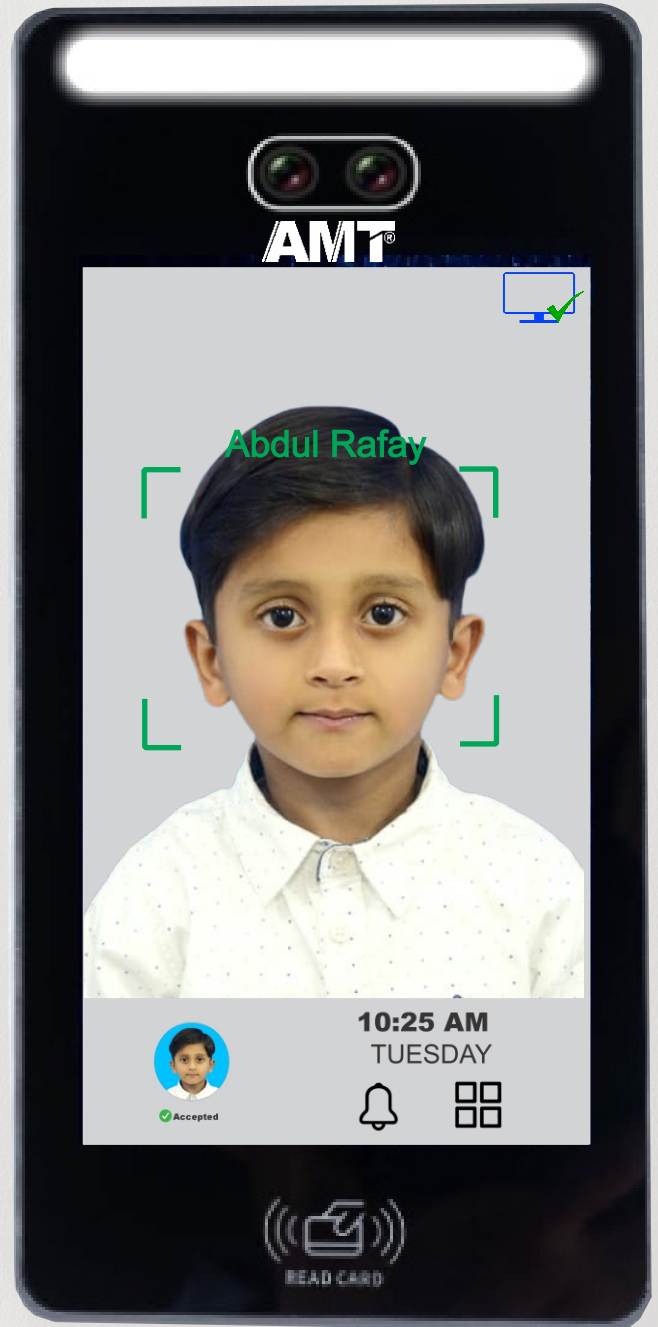

# AMF 1400+

# Face Recognition

Access All Employees Attendance  
Securely With High Speed Long  
Range Face Recognition

		
Face Capacity <b>20,000</b>	Card Capacity <b>20,000</b>	PIN Capacity <b>20,000</b>

**with WiFi**

# 5.5" HD Touch Screen

20,000  
Face

20,000  
Pin

20,000  
Card

Access  
Control

TCP/IP

WiFi

With Free Cloud Software for Attendance and Access Control Report

#### Specifications

» Face/Card/Pin	20,000
» Record Capacity	1000,000 Management
» LED	LED Double high power infrared light
» Display	5.5" Inch Capacitive LCD touch Screen
» Touch Screen Keypad	Yes
» Communication	TCP/IP, RS 485, Wiegand In/Out, RS 232, Wi-fi
» Type of Sensor	Facial
» Identification time	Min < 1 sec
» Resolution (dpi)	minimum 500
» Memory	Min 2 GB RAM + 16 GB Flash
» Power Supply	DC 12V, 2A
» Operating temperature	-15°C ~ +60°C
» Operating System	LINUX
» Camera	Dual Camera
» Light Condition	High Ambient Light Condition illumination up to 32000 Lux
» Face Recognition Time	<0.25
» Detection Range	8 Feet
» Wiegand	Wiegand In and Wiegand Out
» Dimension	185mm*110mm*20mm
» FAR	Min 0.0001 %
» FRR	Min 0.1 %
» Push & Pull Technology	Yes
» Real-time push technology	Yes
» Certificate	CE, BIS, FCC
» Dimensions	17.5*8.5*2cm