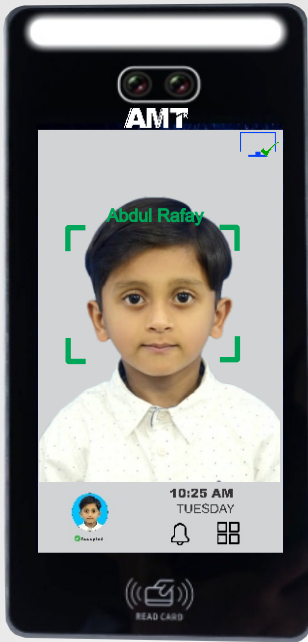

# 5.5" HD Touch Screen

20,000  
Face

20,000  
Pin

20,000  
Card

Access  
Control

TCP/IP

WiFi

With Free Cloud Software for Attendance and Access Control Report

# HIGH SPEED LONG RANGE FACE RECOGNITION

## Face Recognition Attendance Access Control System